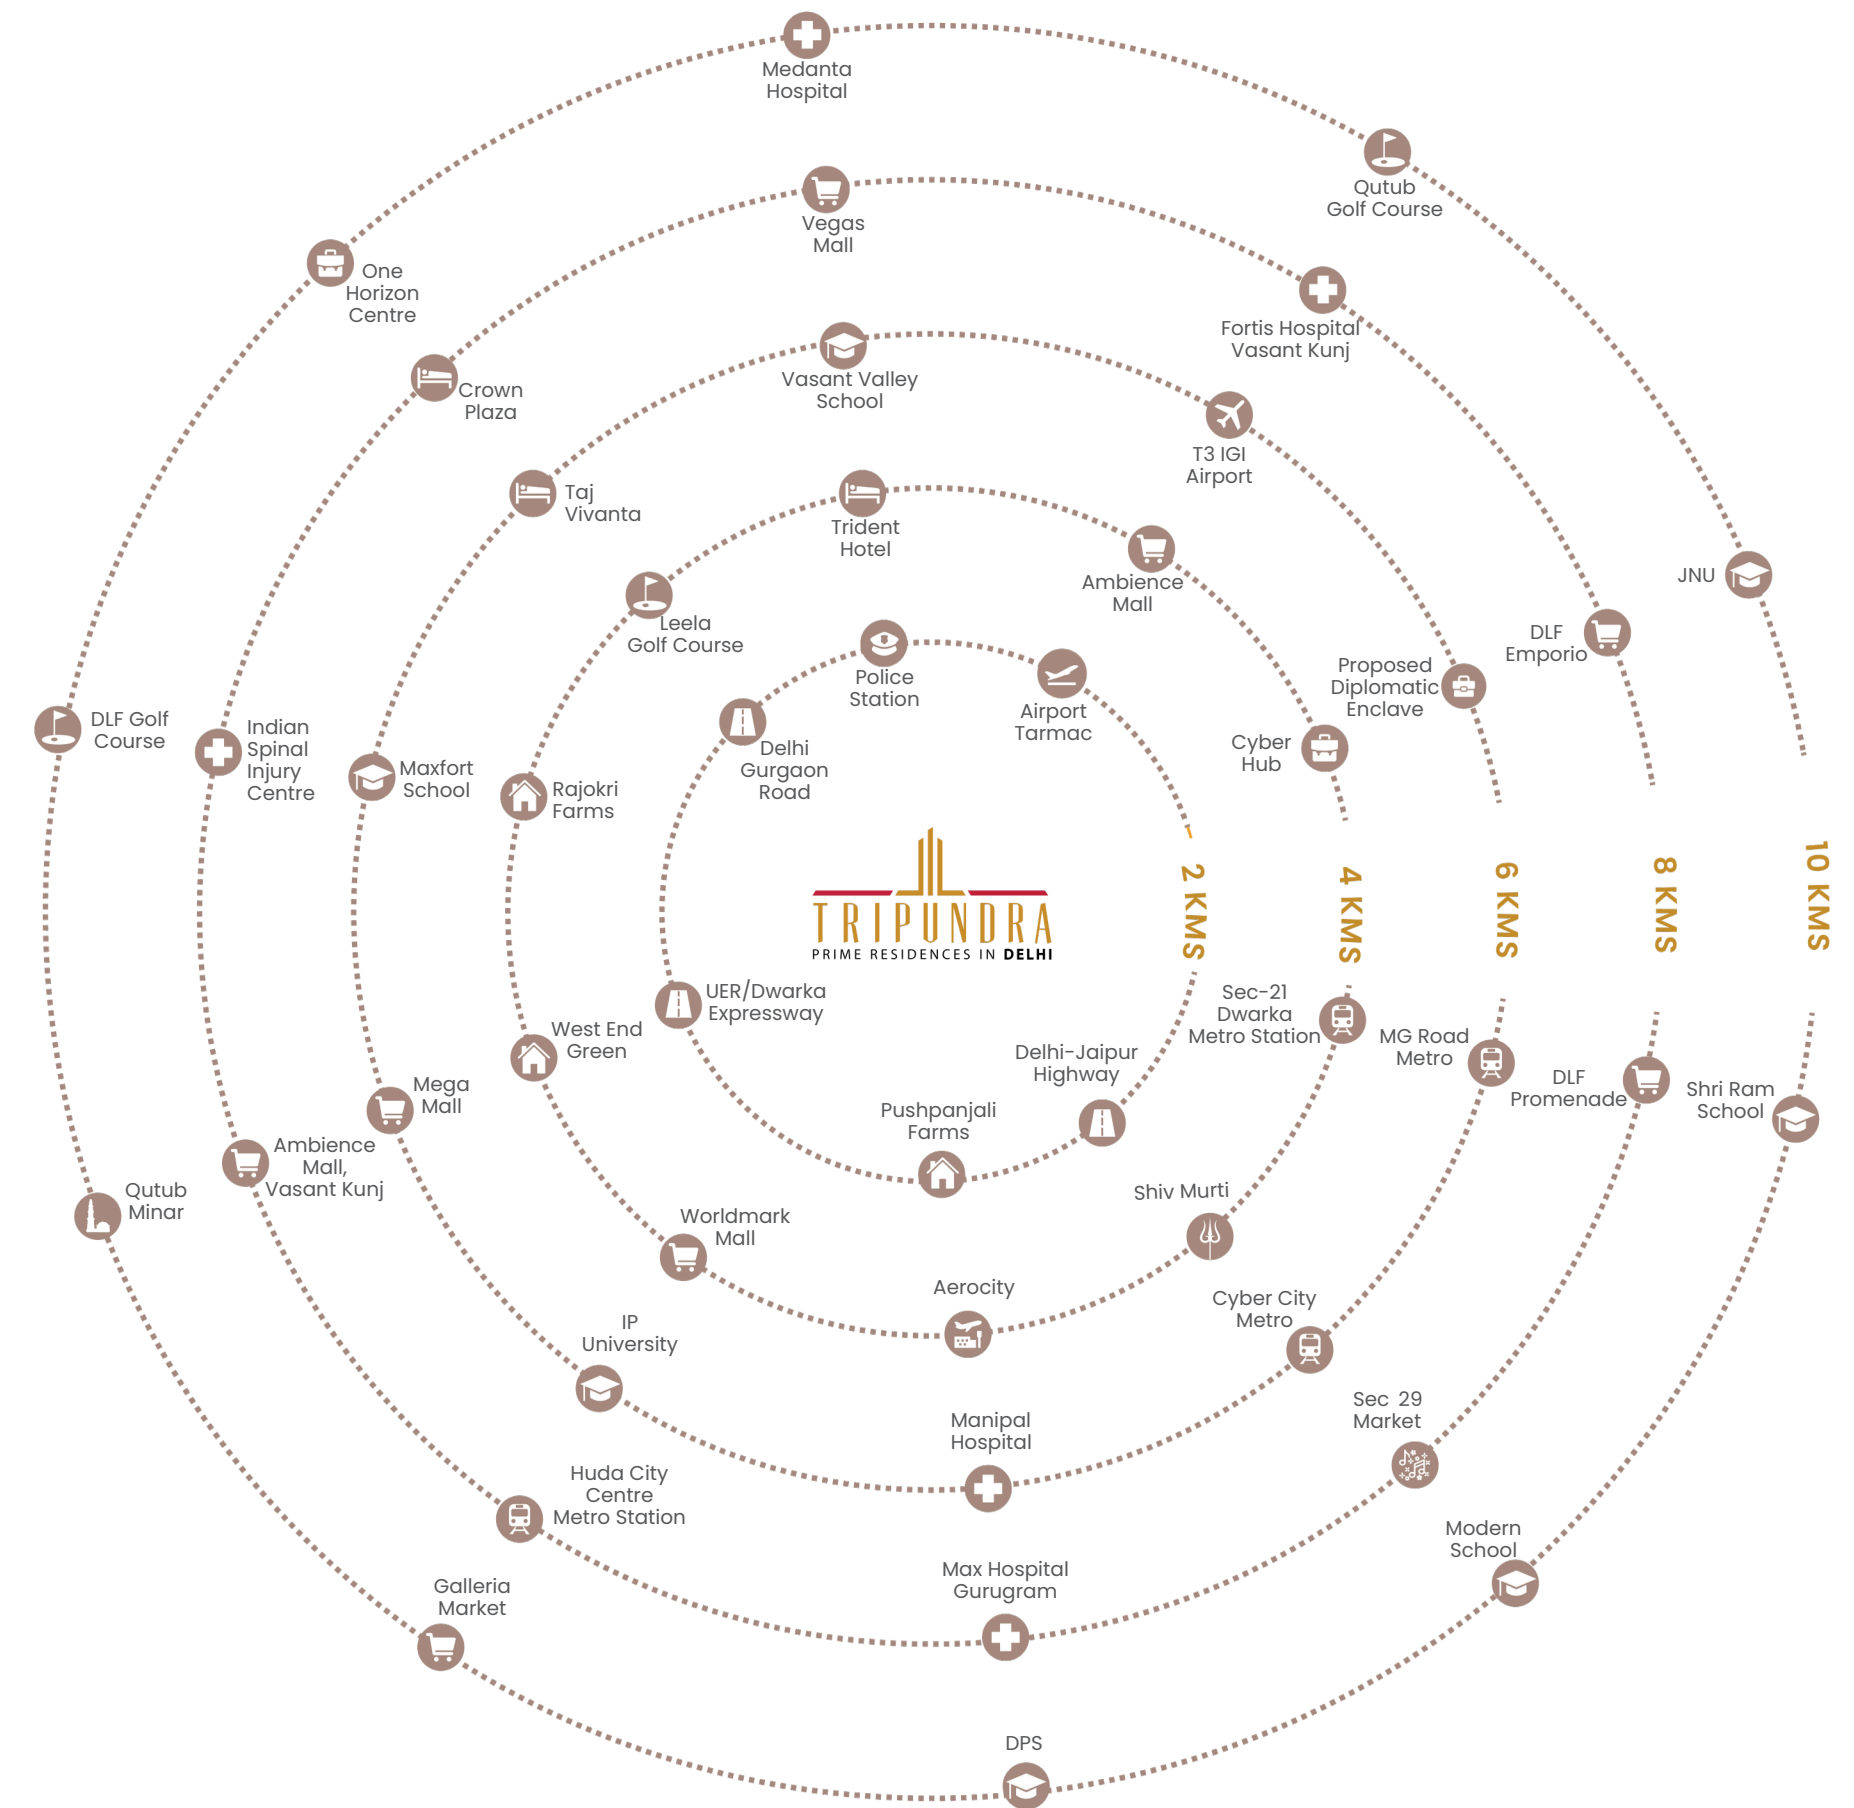

Edge 1: Master Your World

- ⇒ You are only a short drive away from Aerocity, with the Delhi Airport right next door as well
- ⇒ Savour close proximity to from Pushpanjali Farms, West End Greens, Vasant Vihar and Dwarka

Edge 2: Convenience At Your Command

- ⇒ 50 + Gourmet Restaurants | 10 + Shopping Malls | 10 + Leading Schools
- ⇒ 10 + Top Health Care Facilities

Edge 3: Sit Back And Relax

- ⇒ Opulence nestled amidst pristine greens away from traffic snarls for exuberant living

Your Expanding Sphere of Influence

Map not to scale

Close to the Airport

Because there's not a moment to lose when you're a jet setter

Take a short drive to Aerocity

One of Delhi's biggest commercial and entertainment destinations